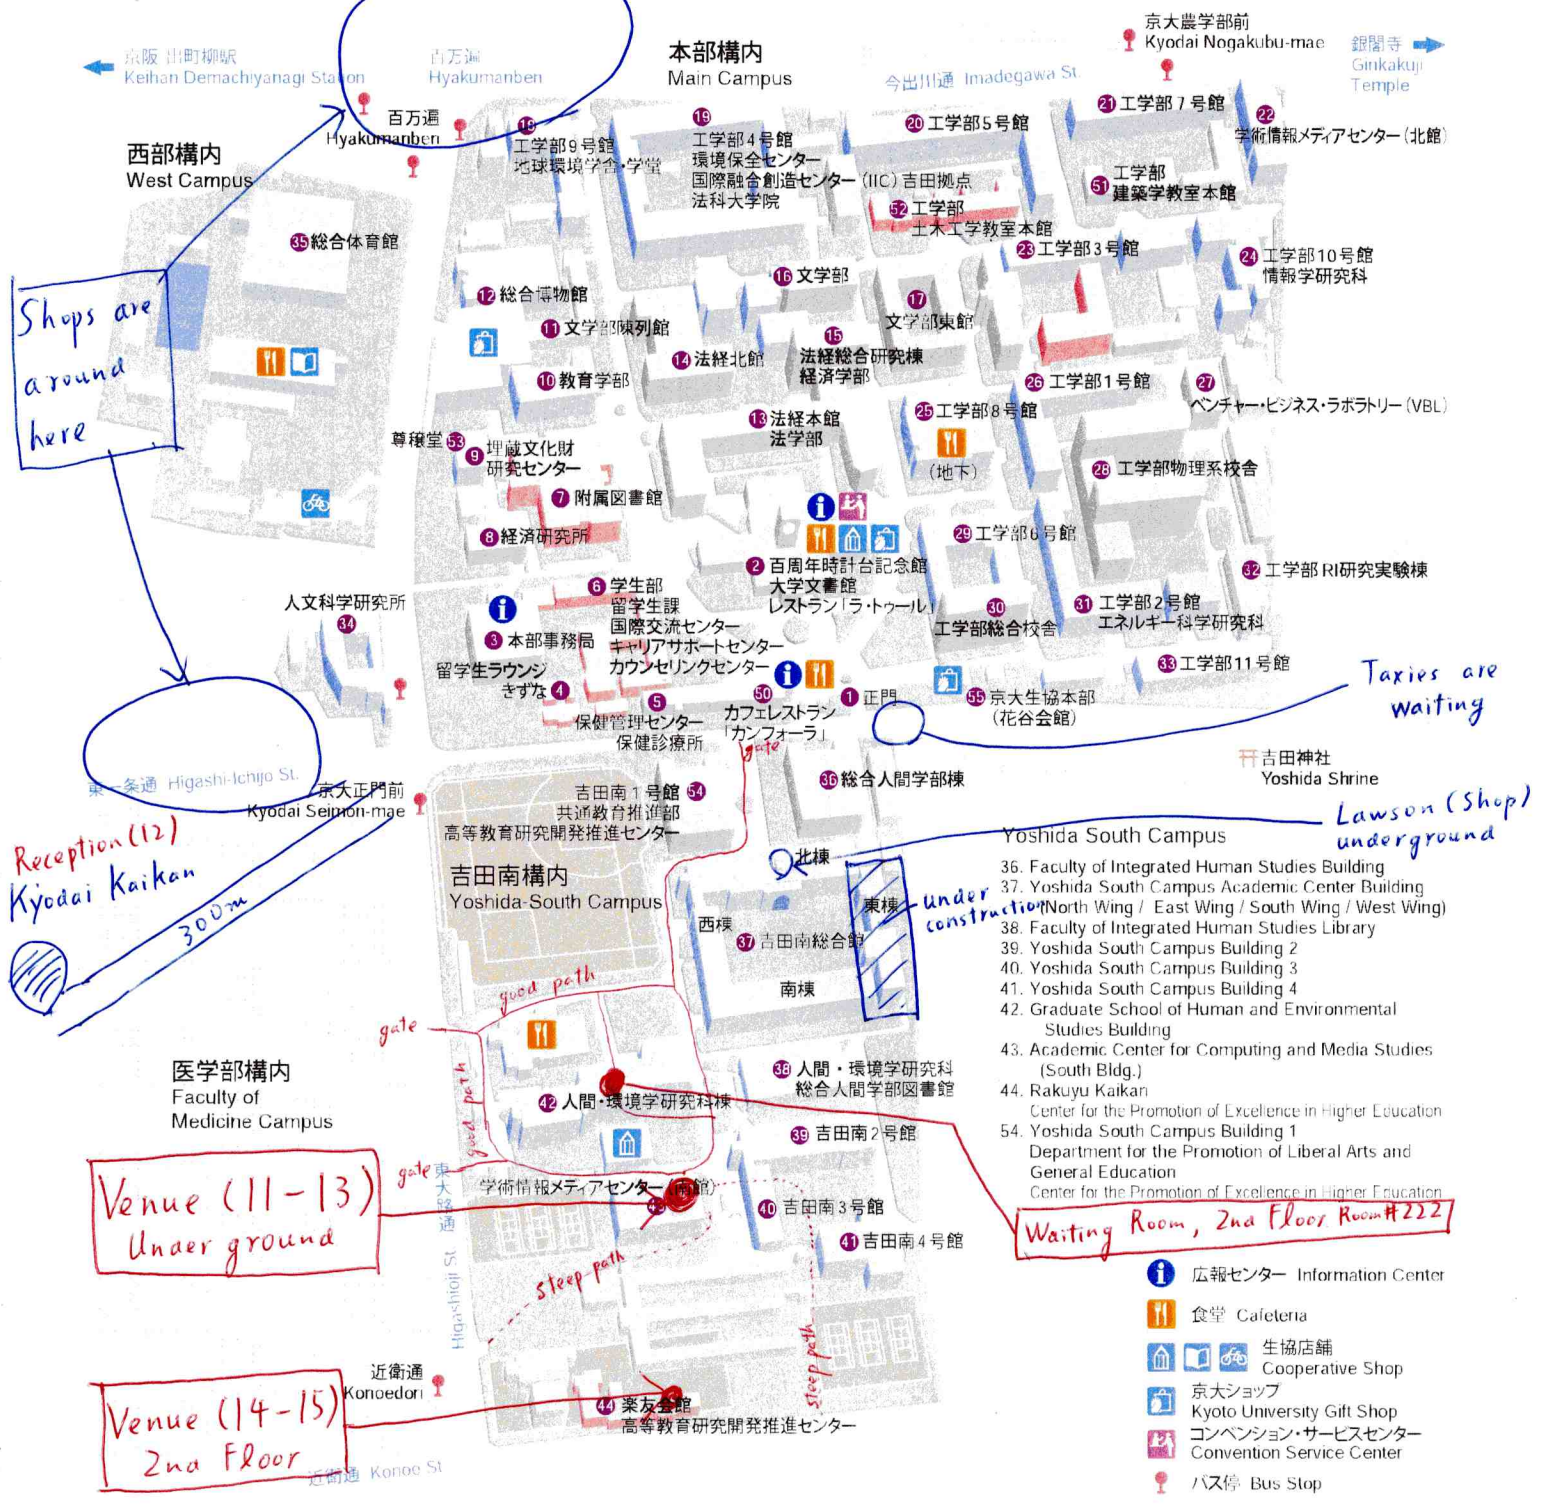

21. Faculty of Engineering Bldg. No.7
22. Academic Center for Computing and
  Media Studies (North Bldg.)
23. Faculty of Engineering Bldg. No.3
24. Faculty of Engineering Bldg. No.10
  Graduate School of Informatics
25. Faculty of Engineering Bldg. No.8
26. Faculty of Engineering Bldg. No.1
27. Venture Business Laboratory (VBL)
28. Faculty of Engineering Dept. of Physics Bldg.
29. Faculty of Engineering Bldg. No.6
30. Faculty of Engineering Integrated
  Research Bldg.
31. Faculty of Engineering Bldg. No.2
  Graduate School of Energy Science
32. Faculty of Engineering Radioisotope
  Research Laboratory

33. Faculty of Engineering Bldg. No.11
34. Institute for Research in Humanities
50. Cafe-Restaurant "Camphora"
51. Faculty of Engineering Department
  of Architecture Memorial Hall
52. Faculty of Engineering Memorial
  Hall of Civil Engineering
53. Sonjo-do
55. Cooperative Head Office
  "Hanatani Hall"

West Campus

35. Sports Gymnasium

- 広報センター Information Center
- 食堂 Cafeteria
- 生協店舗 Cooperative Shop
- 京大ショップ Kyoto University Gift Shop
- コンベンション・サービスセンター Convention Service Center
- バス停 Bus Stop